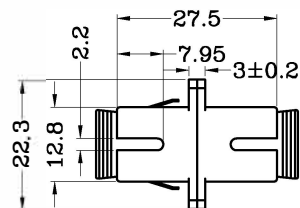

NOTE: ALL MATERIAL COMPLIANT ROHS STANDARD

SC SIMPLEX FIBER OPTIC COUPLER / ADAPTER WITH FLANGE

REVISION INFORMATION			
Rev.	Rev. Date	Modified By	Brief Description
B	05/14/2025	T.D.	P/N - COLOR -PARTS

PART	MAT NO.	PAPT NAME	MAT.
1	FBK-ADAPTER-SC-014	DUST CAP	PP
2	FBK-ADAPTER-001	SHRAPNEL	SUS304
3	FBK-ADAPTER-SC-001	OUTER HOUSER 1	PC
4	FBK-ADAPTER-SC-005	CORE	PET+GF
5	FBK-ADAPTER-SC-013	SLEEVES	CERAMIC

Parameter	SC-SC			
	SM	MM	APC	OM3
Insertion Loss (db)	≤0.25	≤0.25	≤0.25	≤0.25
Mechanical Durability	>500			
Sleeve	ZrO2			
Operation wavelength	1310nm~1550nm~850nm			
Operating Temperature (°C)	-40~+75			
Storage Temperature (°C)	-40~+85			