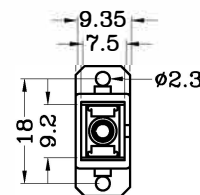

NOTE: ALL MATERIAL COMPLIANT ROHS STANDARD

SC SIMPLEX FIBER OPTIC COUPLER / ADAPTER WITH FLANGE

REVISION INFORMATION			
Rev.	Rev. Date	Modified By	Brief Description
B	05/14/2025	T.D.	P/N - COLOR -PARTS

PART	MAT NO.	PAPT NAME	MAT.
1	FBK-ADAPTER-SC-014	DUST CAP	PP
2	FBK-ADAPTER-001	SHRAPNEL	SUS304
3	FBK-ADAPTER-SC-001	OUTER HOUSER 1	PC
4	FBK-ADAPTER-SC-005	CORE	PET+GF
5	FBK-ADAPTER-SC-013	SLEEVES	CERAMIC