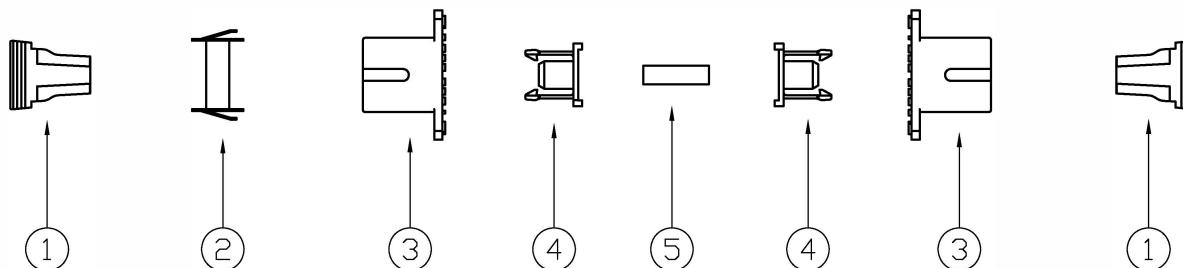

NOTE: ALL MATERIAL COMPLIANT ROHS STANDARD

SC SIMPLEX FIBER OPTIC COUPLER / ADAPTER WITH FLANGE

REVISION INFORMATION			
Rev.	Rev. Date	Modified By	Brief Description
B	05/14/2025	T.D.	P/N - COLOR -PARTS

PART	MAT NO.	PAPT NAME	MAT.
1	FBK-ADAPTER-SC-014	DUST CAP	PP
2	FBK-ADAPTER-001	SHRAPNEL	SUS304
3	FBK-ADAPTER-SC-001	OUTER HOUSER 1	PC
4	FBK-ADAPTER-SC-005	CORE	PET+GF
5	FBK-ADAPTER-SC-013	SLEEVES	CERAMIC

Parameter	SC-SC			
	SM	MM	APC	OM3
Insertion Loss (db)	≤0.25	≤0.25	≤0.25	≤0.25
Mechanical Durability	>500			
Sleeve	ZrO2			
Operation wavelength	1310nm~1550nm~850nm			
Operating Temperature (°C)	-40~+75			
Storage Temperature (°C)	-40~+85			

COLOR

1	MULTIMODE OM1	BEIGE/IVORY			
2	MULTIMODE OM3/4	AQUA			
3	SINGLEMODE UPC	BLUE			
4	SINGLEMODE APC	GREEN			

LANshack
Sales@LANshack.com | 888-568-1230

DRAWN BY X.C	DATE: 5/10/2024	DESCRIPTION: SC SIMPLEX COUPLER WITH FLANGE
CHECKED BY T.D	SHEET 1 of 1	ITEM NO. SC-FOSC-XX-XX
APPROVED BY A.D	SCALE 1:1	REV. 2.0 UNIT: mm